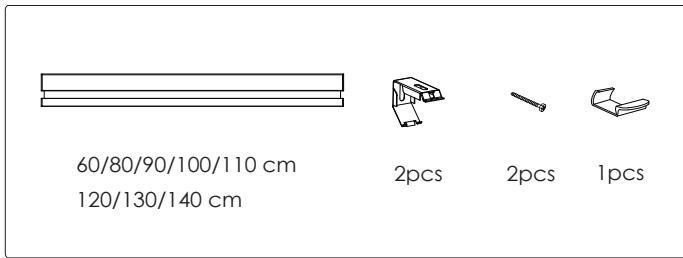

Vida cordless pleated blind

DEKOSOL®

INSTALLATION INSTRUCTIONS

Options

1.